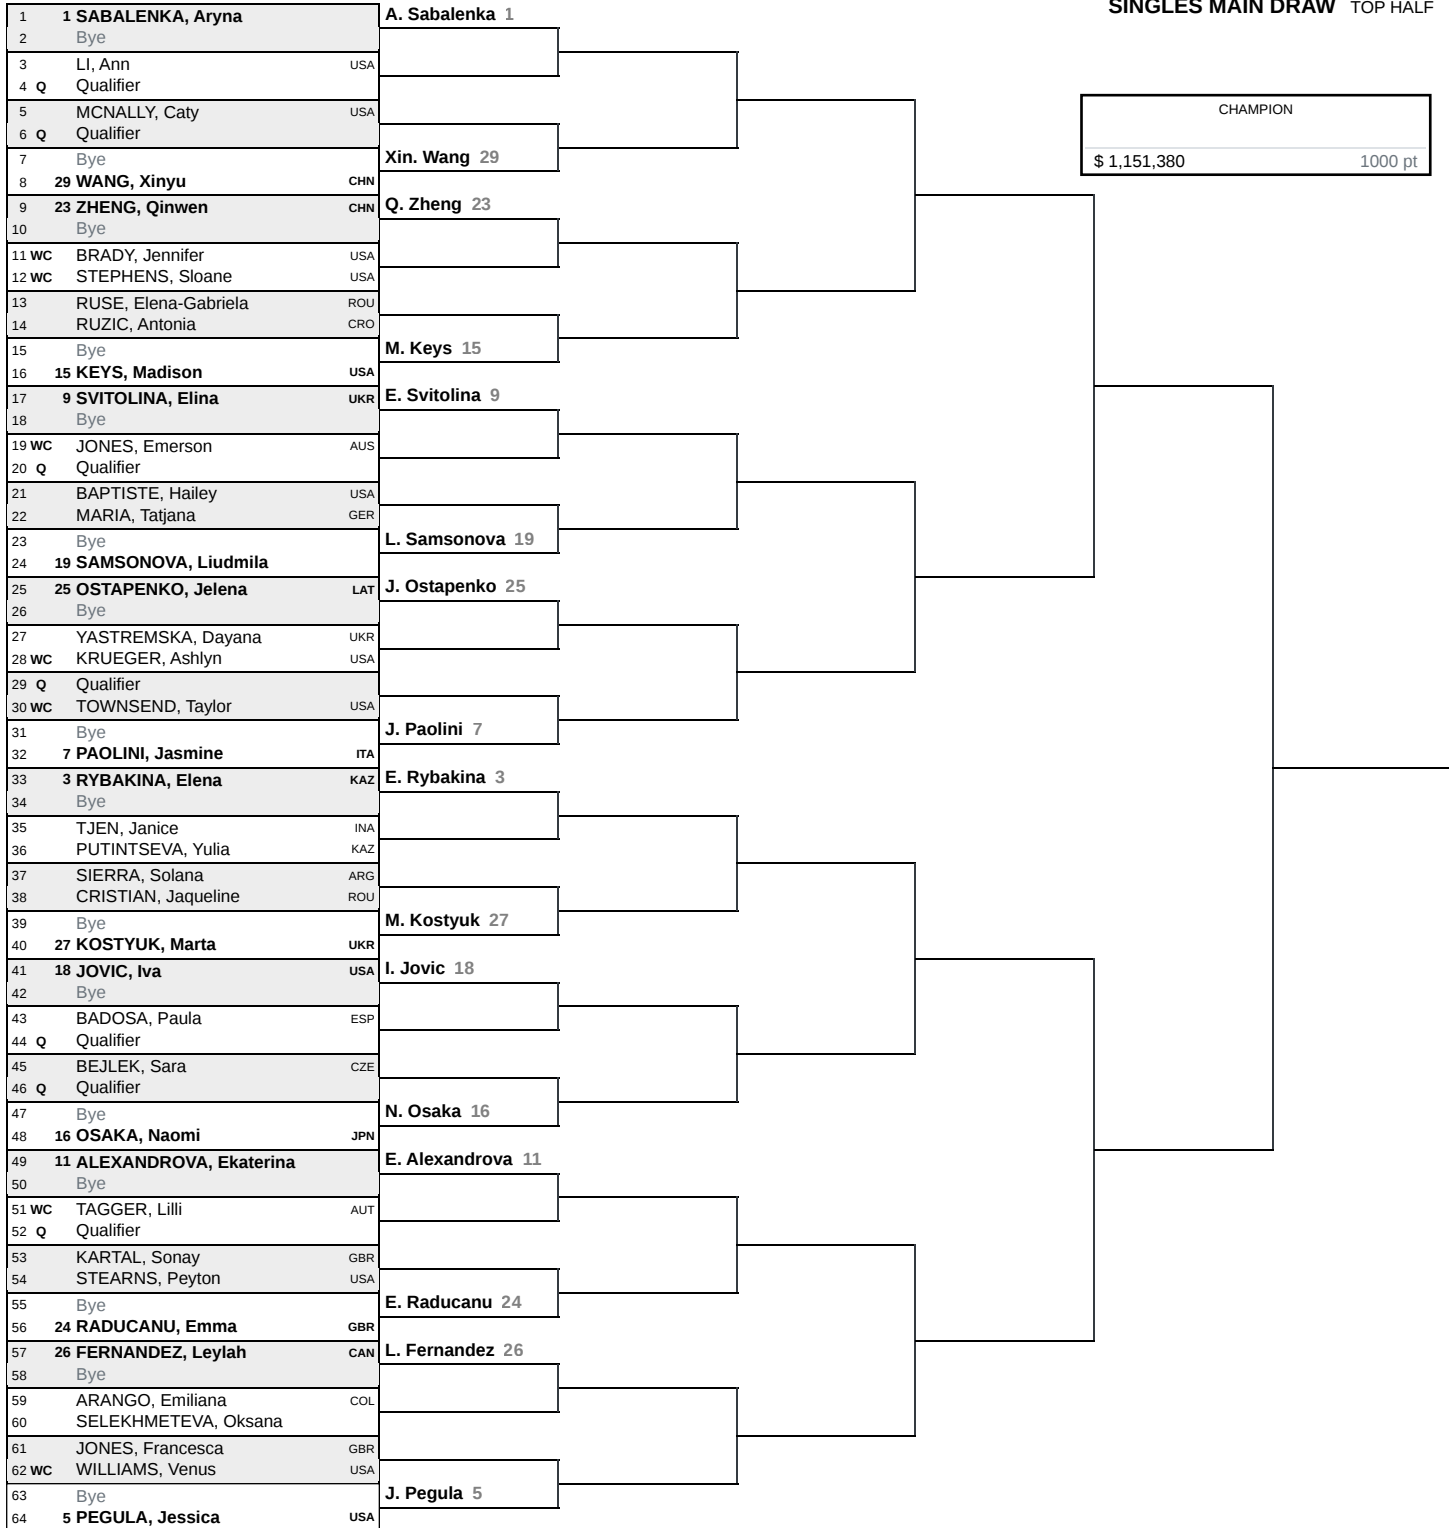

SINGLES MAIN DRAW TOP HALF

CHAMPION	
\$ 1,151,380	1000 pt

Round of 128	Round of 64	Round of 32	Round of 16	Quarterfinals	Semifinals	Final
\$ 24,335 10 pt	\$ 36,110 35 pt	\$ 61,865 65 pt	\$ 105,720 120 pt	\$ 193,645 215 pt	\$ 340,190 390 pt	\$ 612,340 650 pt

WTA Supervisor

Giulia Orlandi, Roberto Ranieri, Mariana Alves, Kerrilyn Cramer, Madison Shoemaker

RELEASED

15 Mar 2026 3:22 PM

Seeded players 1 - 16

PLAYER	RANK	PLAYER	RANK
1. SABALENKA, Aryna	1	9. SVITOLINA, Elina	9
2. SWIATEK, Iga	2	10. MBOKO, Victoria	10
3. RYBAKINA, Elena	3	11. ALEXANDROVA, Ekaterina	11
4. GAUFF, Coco	4	12. BENCIC, Belinda	12
5. PEGULA, Jessica	5	13. MUCHOVA, Karolina	13
6. ANISIMOVA, Amanda	6	14. NOSKOVA, Linda	14
7. PAOLINI, Jasmine	7	15. KEYS, Madison	15
8. ANDREEVA, Mirra	8	16. OSAKA, Naomi	16