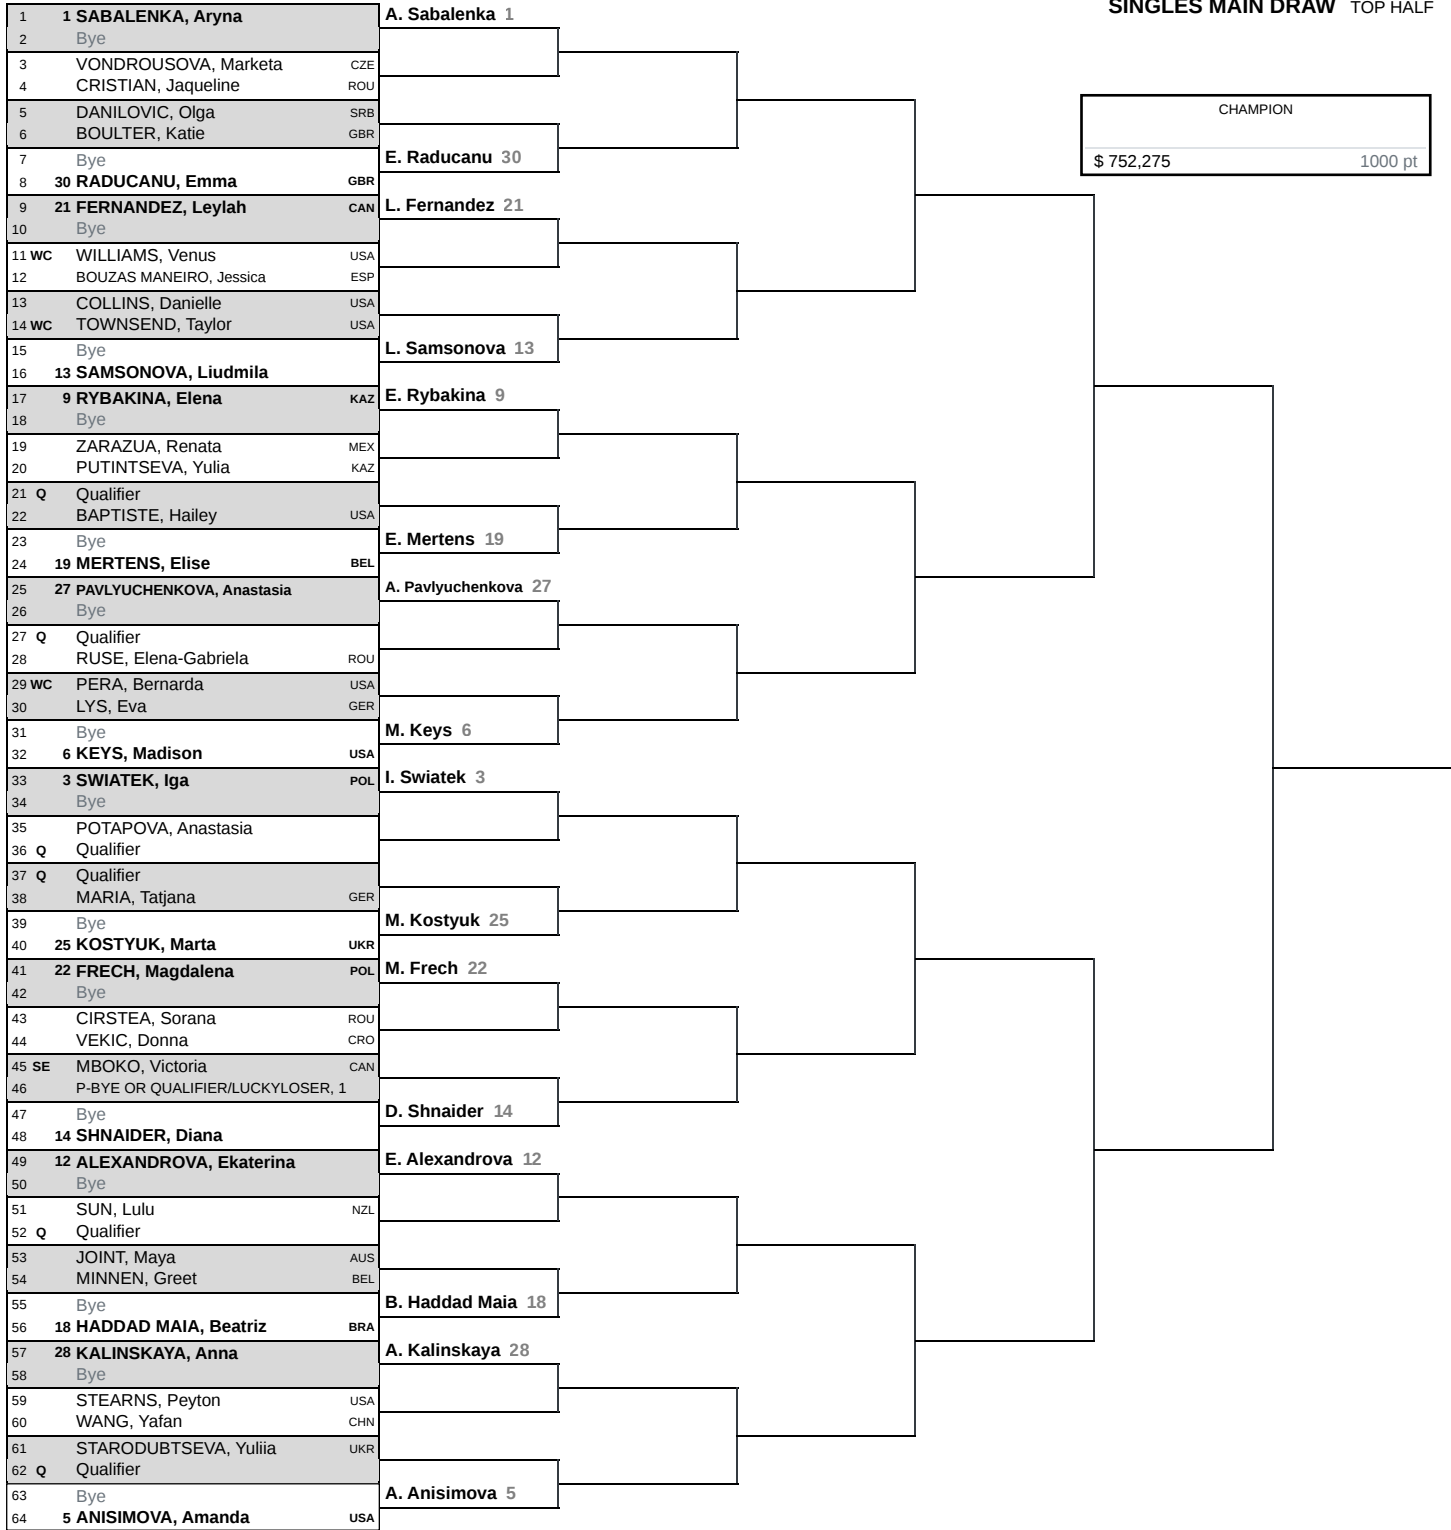

SINGLES MAIN DRAW TOP HALF

Round of 128	Round of 64	Round of 32	Round of 16	Quarterfinals	Semifinals	Final
\$ 11,270 10 pt	\$ 18,200 35 pt	\$ 32,840 65 pt	\$ 56,678 120 pt	\$ 106,900 215 pt	\$ 206,100 390 pt	\$ 391,600 650 pt

WTA Supervisor

Kerrilyn Cramer, Donna Kelso, Roberto Ranieri, Madison Shoemaker, Pam Whytcross

RELEASED

5 Aug 2025 10:30 PM

Seeded players 1 - 16

PLAYER	RANK	PLAYER	RANK
1. SABALENKA, Aryna	1	9. RYBAKINA, Elena	12
2. GAUFF, Coco	2	10. SVITOLINA, Elina	13
3. SWIATEK, Iga	3	11. MUCHOVA, Karolina	14
4. PEGULA, Jessica	4	12. ALEXANDROVA, Ekaterina	15
5. ANISIMOVA, Amanda	7	13. SAMSONOVA, Liudmila	16
6. KEYS, Madison	8	14. SHNAIDER, Diana	17
7. PAOLINI, Jasmine	9	15. KASATKINA, Daria	18
8. NAVARRO, Emma	11	16. TAUSON, Clara	19

CHAMPION	
\$ 752,275	1000 pt

Round of 128		Round of 64		Round of 32		Round of 16		Quarterfinals		Semifinals		Final	
\$ 11,270	10 pt	\$ 18,200	35 pt	\$ 32,840	65 pt	\$ 56,678	120 pt	\$ 106,900	215 pt	\$ 206,100	390 pt	\$ 391,600	650 pt