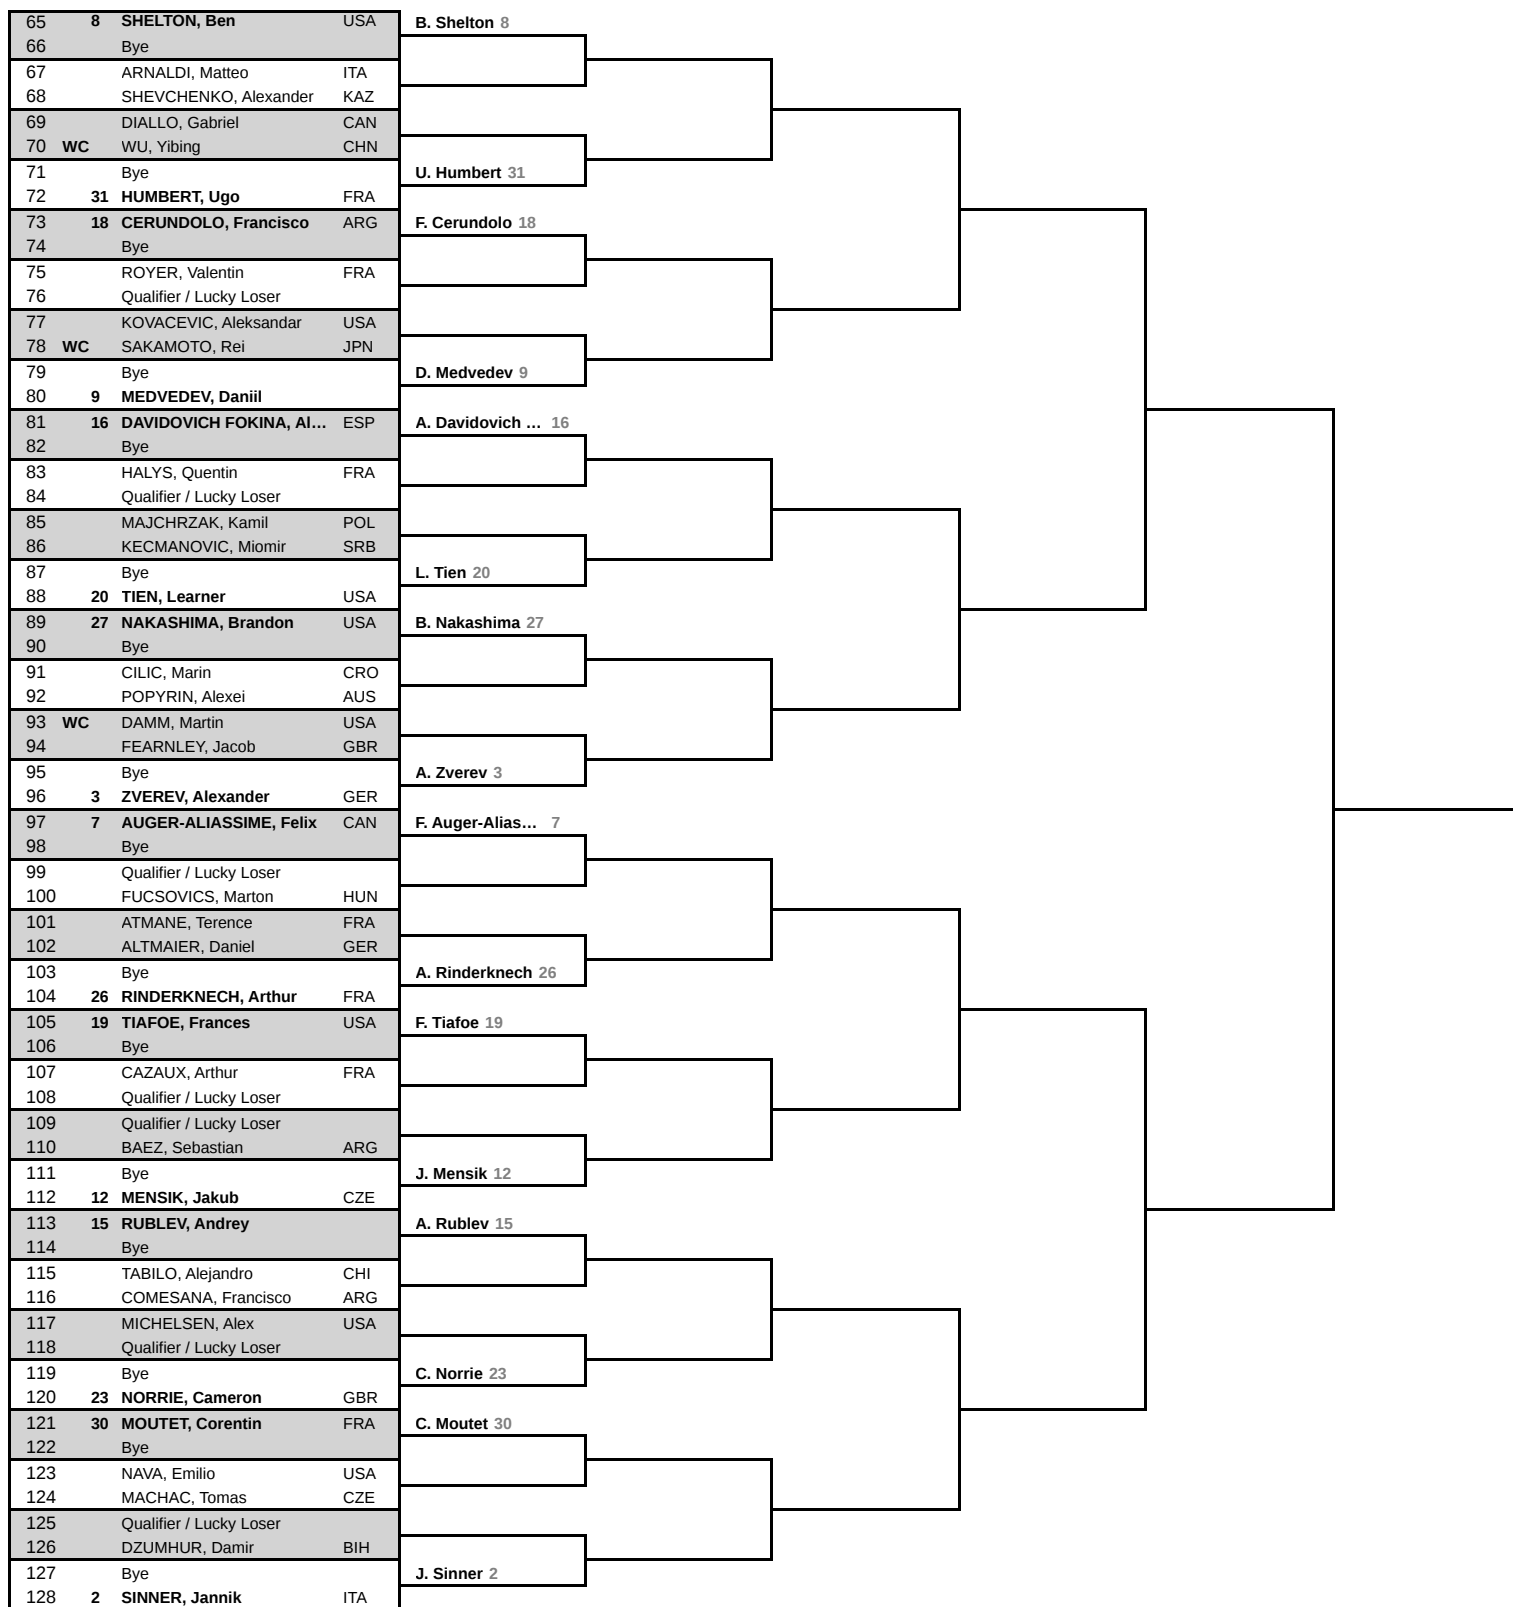

Main Draw Singles (Bottom Half)

Round of 128		Round of 64		Round of 32		Round of 16		Quarterfinals		Semifinals		Final	
\$ 24,335	10 pts	\$ 36,110	25 pts	\$ 61,865	50 pts	\$ 105,720	100 pts	\$ 193,645	200 pts	\$ 340,190	400 pts	\$ 612,340	650 pts

Last Direct Acceptance

Arnaldi, Matteo - 85
ATP Supervisor
 Gerry Armstrong
 Roland Herfel
 Cedric Mourier
 Nacho Forcadell
Released
 03/16/2026 15:10:14

Seeded Players Bottom Half

Player	Rank	Player	Rank
2 Sinner, Jannik	2	18 Cerundolo, Francisco	19
3 Zverev, Alexander	4	19 Tiafoe, Frances	20
7 Auger-Aliassime, Felix	8	20 Tien, Learner	21
8 Shelton, Ben	9	23 Norrie, Cameron	24
9 Medvedev, Daniil	10	26 Rinderknech, Arthur	27
12 Mensik, Jakub	13	27 Nakashima, Brandon	30
15 Rublev, Andrey	16	30 Moutet, Corentin	33
16 Davidovich Fokina, Alejandro	17	31 Humbert, Ugo	34