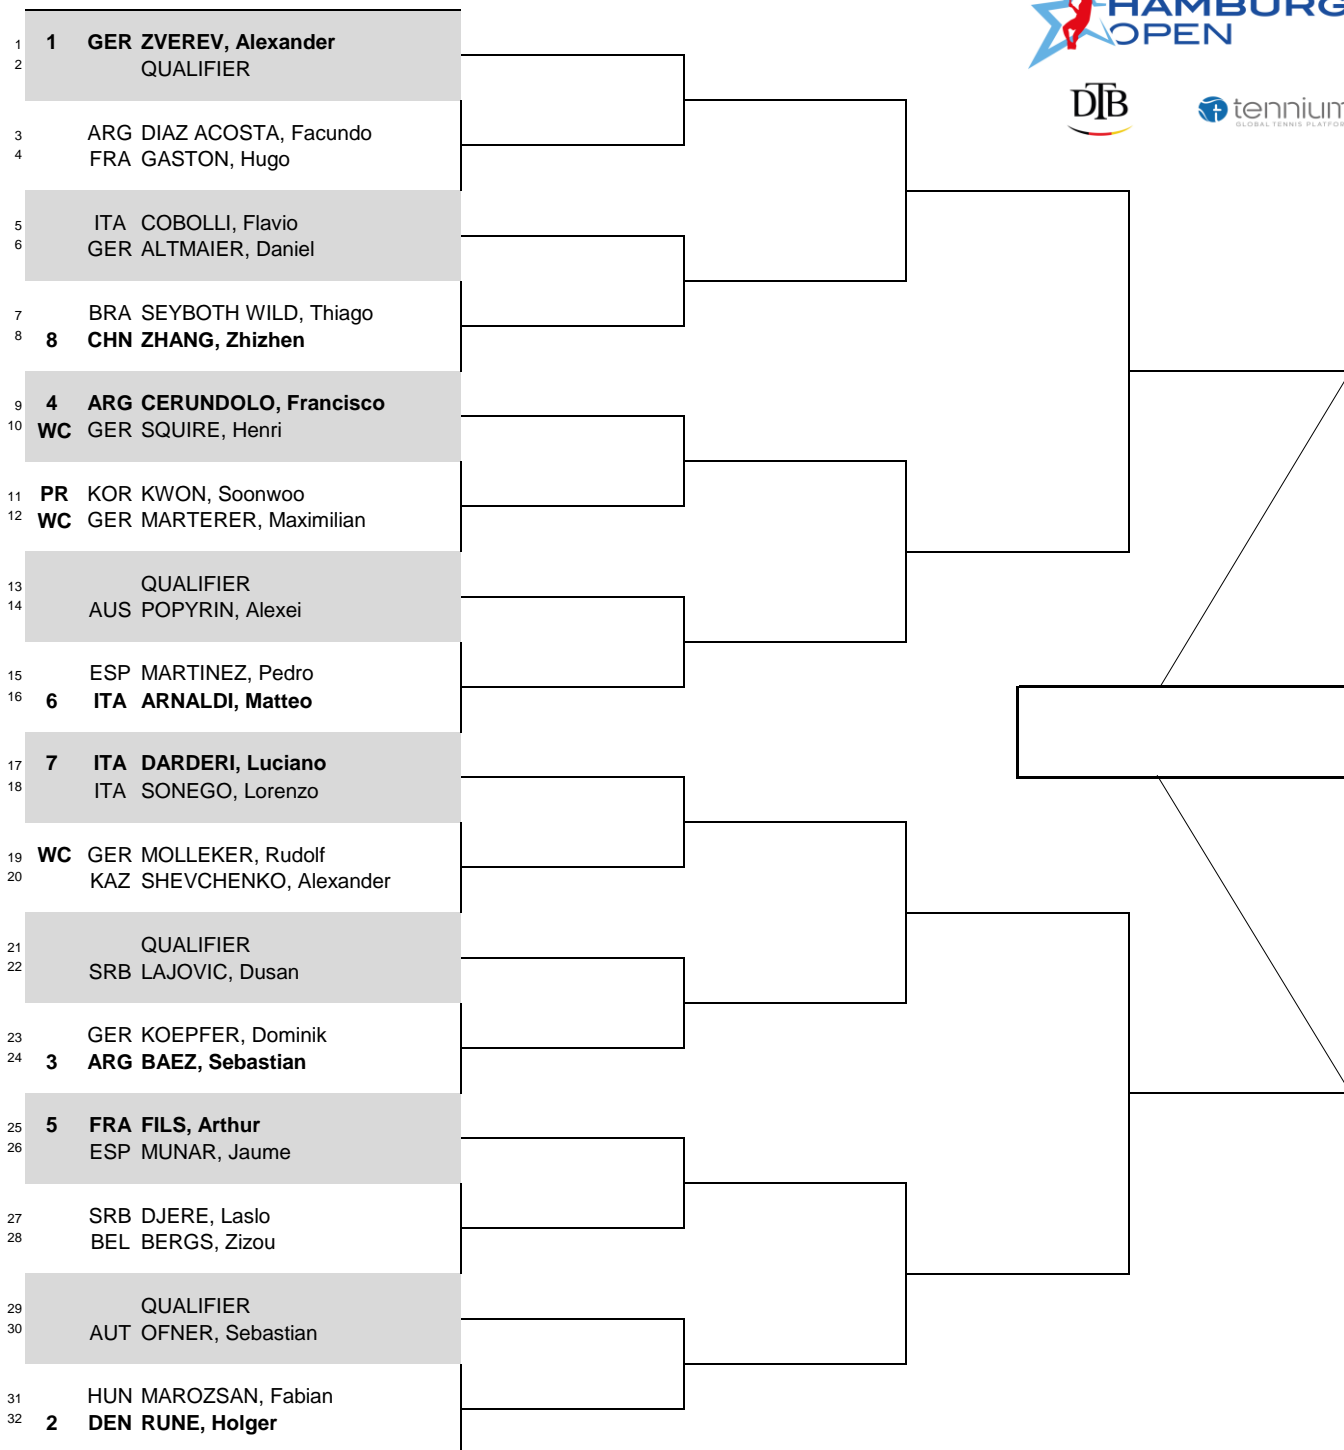

Hamburg Open

CITY, COUNTRY
Hamburg, Germany

TOURNAMENT DATES
15-21 July 2024

SURFACE
Red Clay

TOTAL FINANCIAL COMMITMENT
€ 2,047,730

STATUS	NAT	MAIN DRAW SINGLES			
--------	-----	-------------------	--	--	--

ATP, Inc. © Copyright 2014

SEEDED PLAYERS		RANK	PRIZE MONEY		POINTS	ALTERNATES / LUCKY LOSERS	WITHDRAWALS	
1	ZVEREV, Alexander	4	WINNER	€ 353,750	500			
2	RUNE, Holger	15	FINALIST	€ 190,345	330			
3	BAEZ, Sebastian	18	SEMI-FINALIST	€ 101,460	200			
4	CERUNDOLO, Francisco	30	QUARTER-FINALIST	€ 51,835	100			
5	FILS, Arthur	34	SECOND ROUND	€ 27,670	50			
6	ARNALDI, Matteo	35	FIRST ROUND	€ 14,760	0			
7	DARDERI, Luciano	37	FOLLOW LIVE SCORING AT					
8	ZHANG, Zhizhen	38	www.ATPTour.com					
LAST DIRECT ACCEPTANCE AT DEADLINE		Daniel Altmaier - 82	LAST DIRECT ACCEPTANCE IN DRAW		Daniel Altmaier - 82	ATP SUPERVISOR(S)	HJ Ochs/JA. Lasserre	