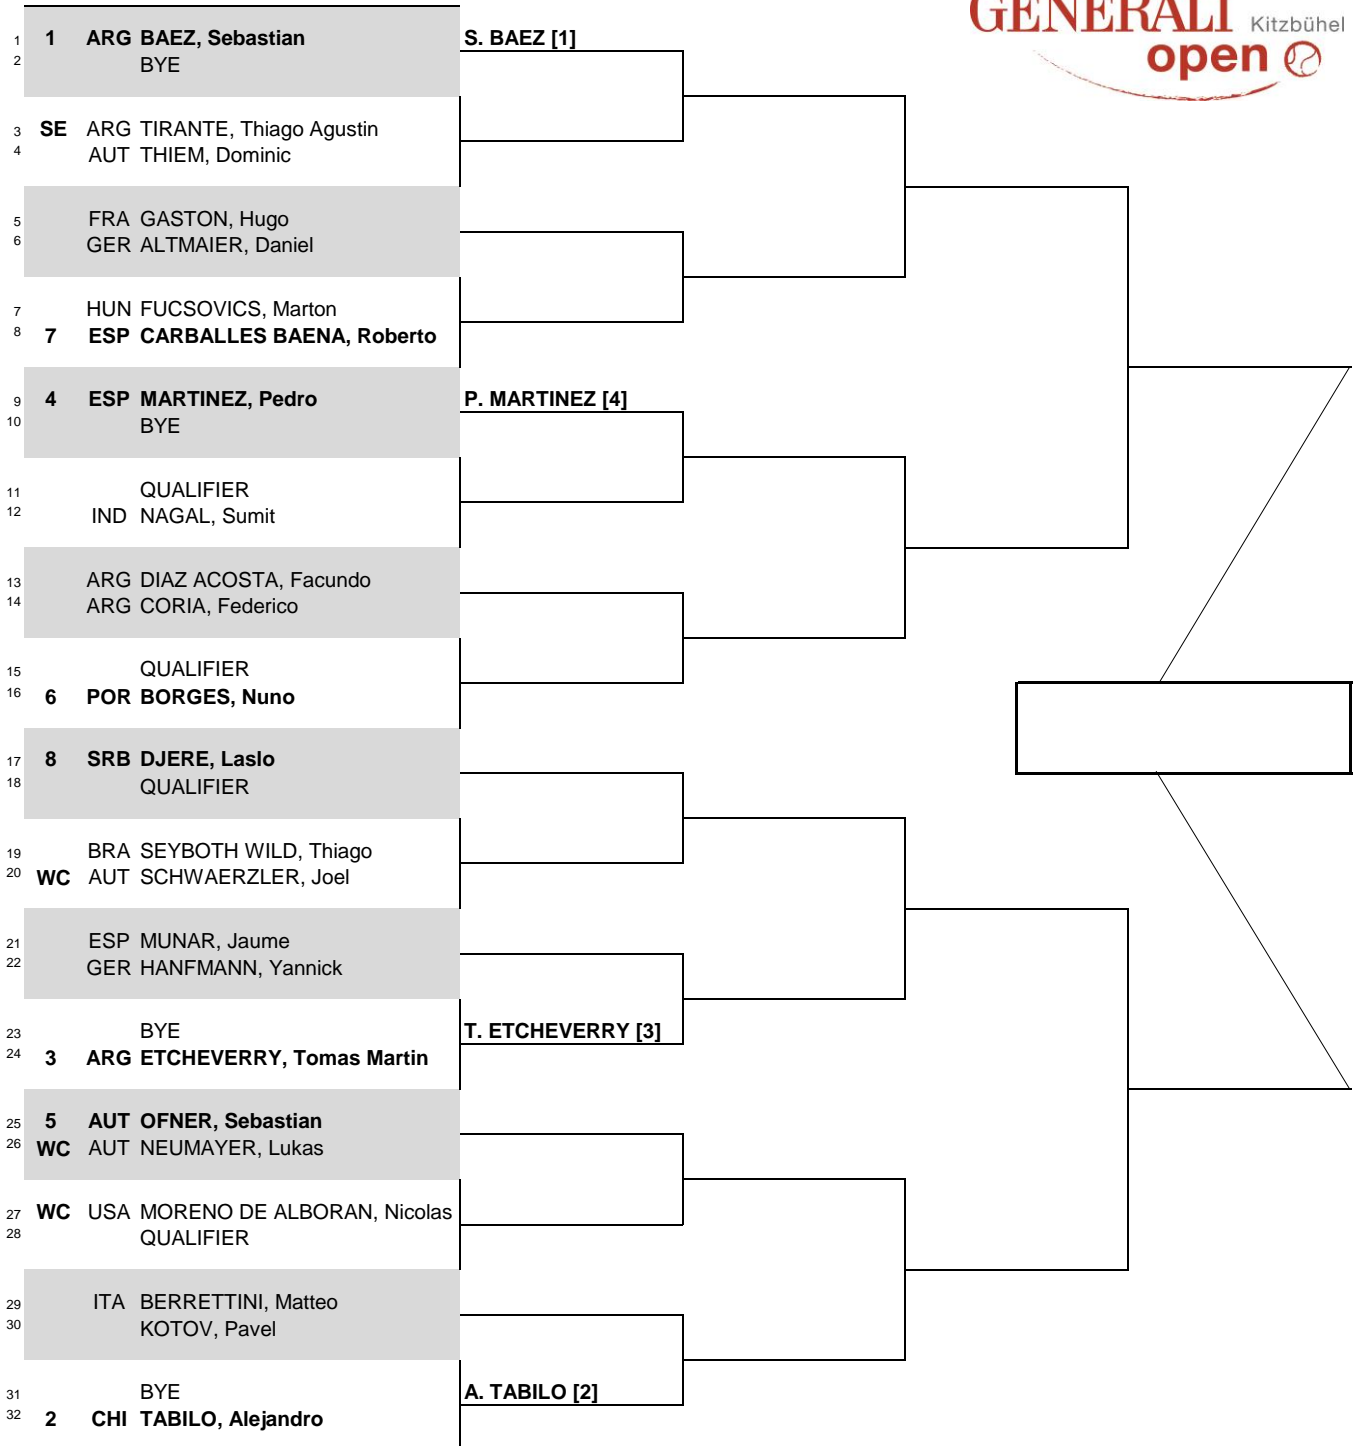

CITY, COUNTRY
Kitzbühel, Austria

TOURNAMENT DATES
22-27 July 2024

SURFACE
Red Clay

TOTAL FINANCIAL COMMITMENT
€ 651,865

STATUS NAT **MAIN DRAW SINGLES**

ATP, Inc. © Copyright 2014

SEEDED PLAYERS		PRIZE MONEY		POINTS	ALTERNATES / LUCKY LOSERS	WITHDRAWALS	
1	BAEZ, Sebastian	19	WINNER	€ 88,125	250		
2	TABILO, Alejandro	20	FINALIST	€ 51,400	165		
3	ETCHEVERRY, Tomas Martin	32	SEMI-FINALIST	€ 30,220	100		
4	MARTINEZ, Pedro	49	QUARTER-FINALIST	€ 17,510	50		
5	OFNER, Sebastian	50	SECOND ROUND	€ 10,165	25		
6	BORGES, Nuno	51	FIRST ROUND	€ 6,215	0		
7	CARBALLES BAENA, Roberto	54	FOLLOW LIVE SCORING AT				
8	DJERE, Laslo	57	www.ATPTour.com				
LAST DIRECT ACCEPTANCE AT DEADLINE		Yannik Hanfmann - 95		LAST DIRECT ACCEPTANCE IN DRAW		Yannik Hanfmann - 95	
				ATP SUPERVISOR(S)		Nacho Forcadell / Carlos Sanchez	